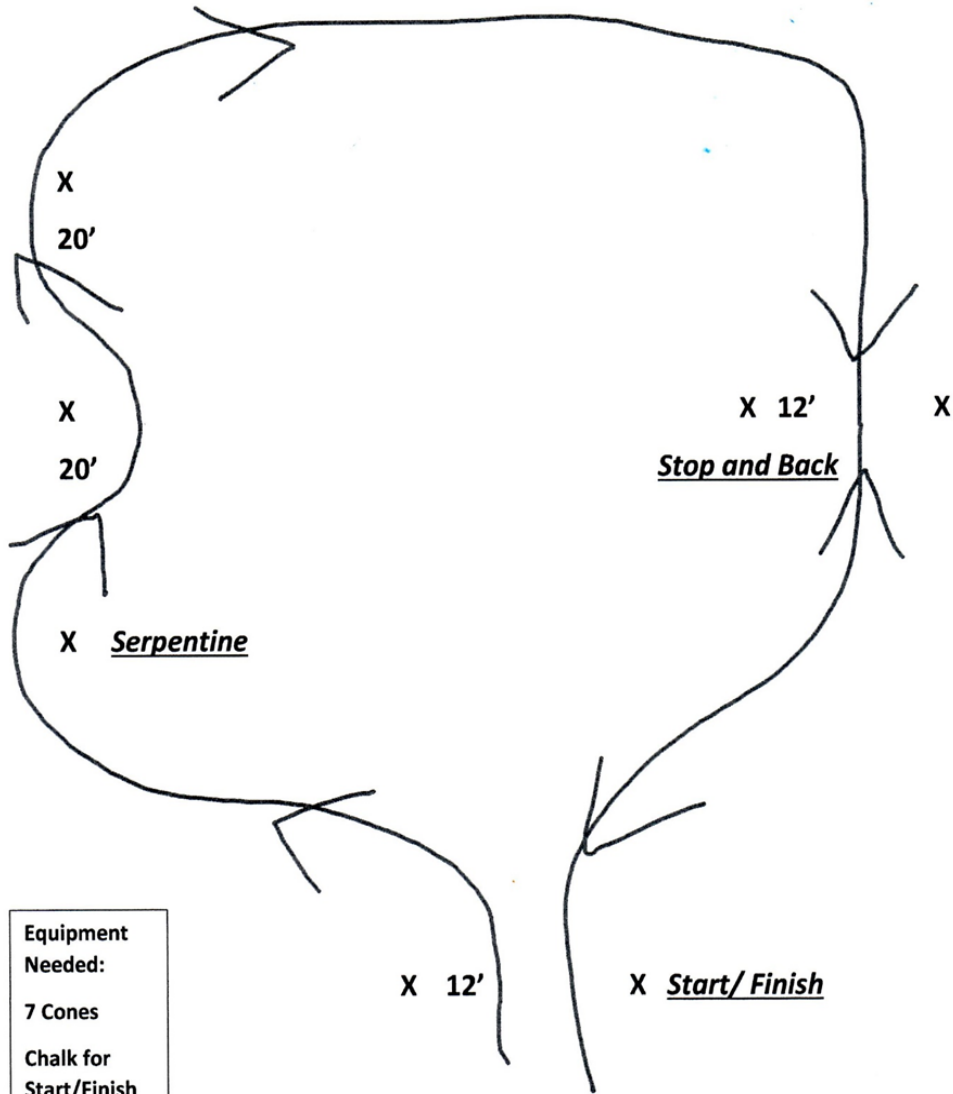

GRANDSTAND

YOUTH TEAM 6 – 12 YO

Equipment
Needed:
7 Cones
Chalk for
Start/Finish