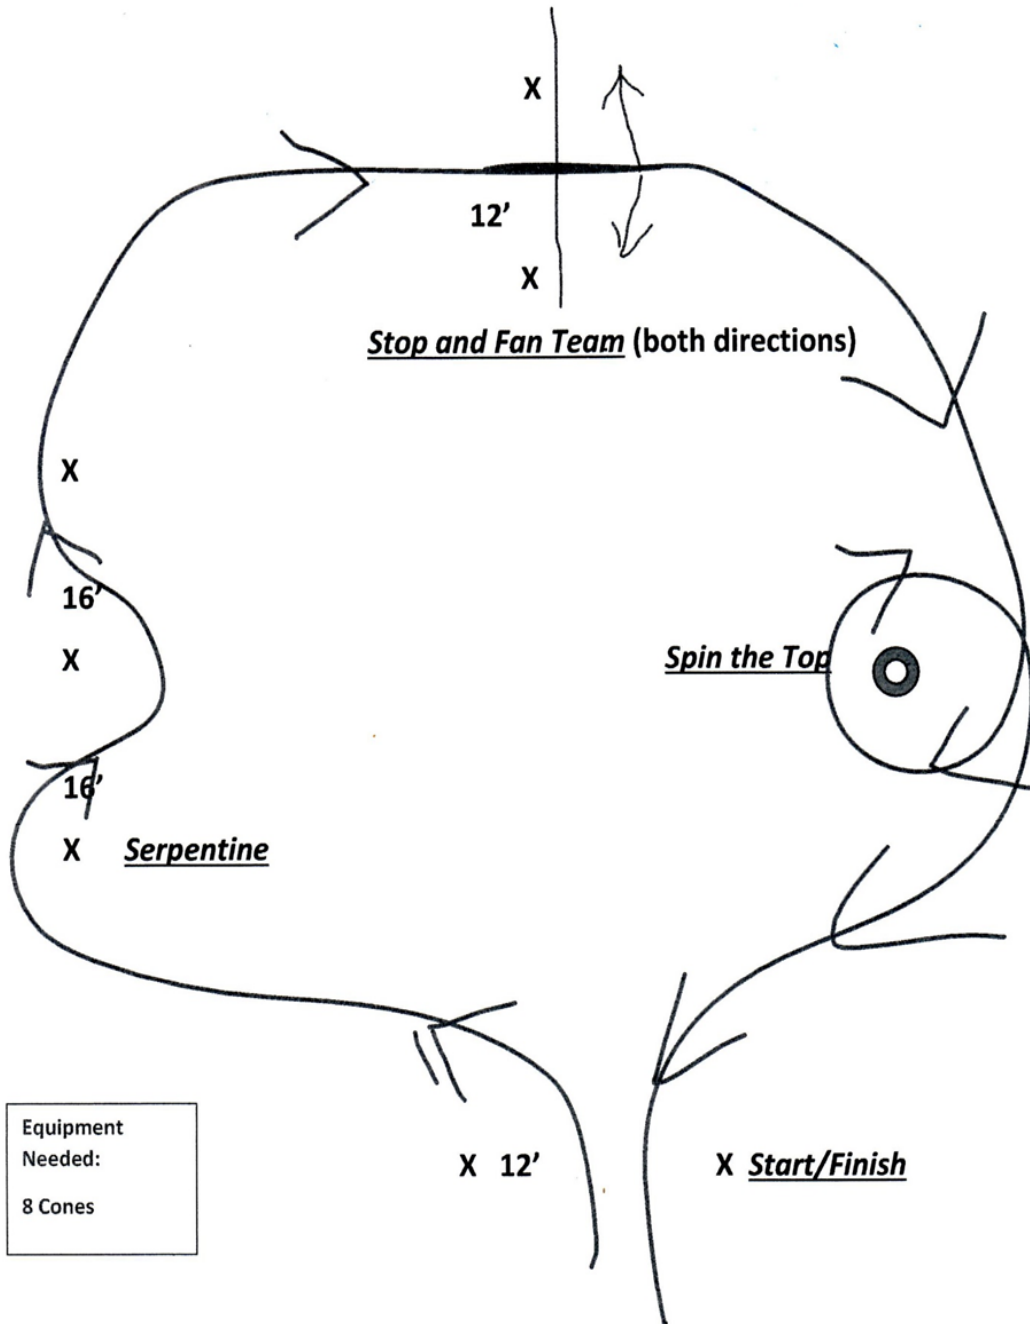

GRANDSTAND

YOUTH TEAM 13 - 18 YO

Equipment
Needed:
8 Cones