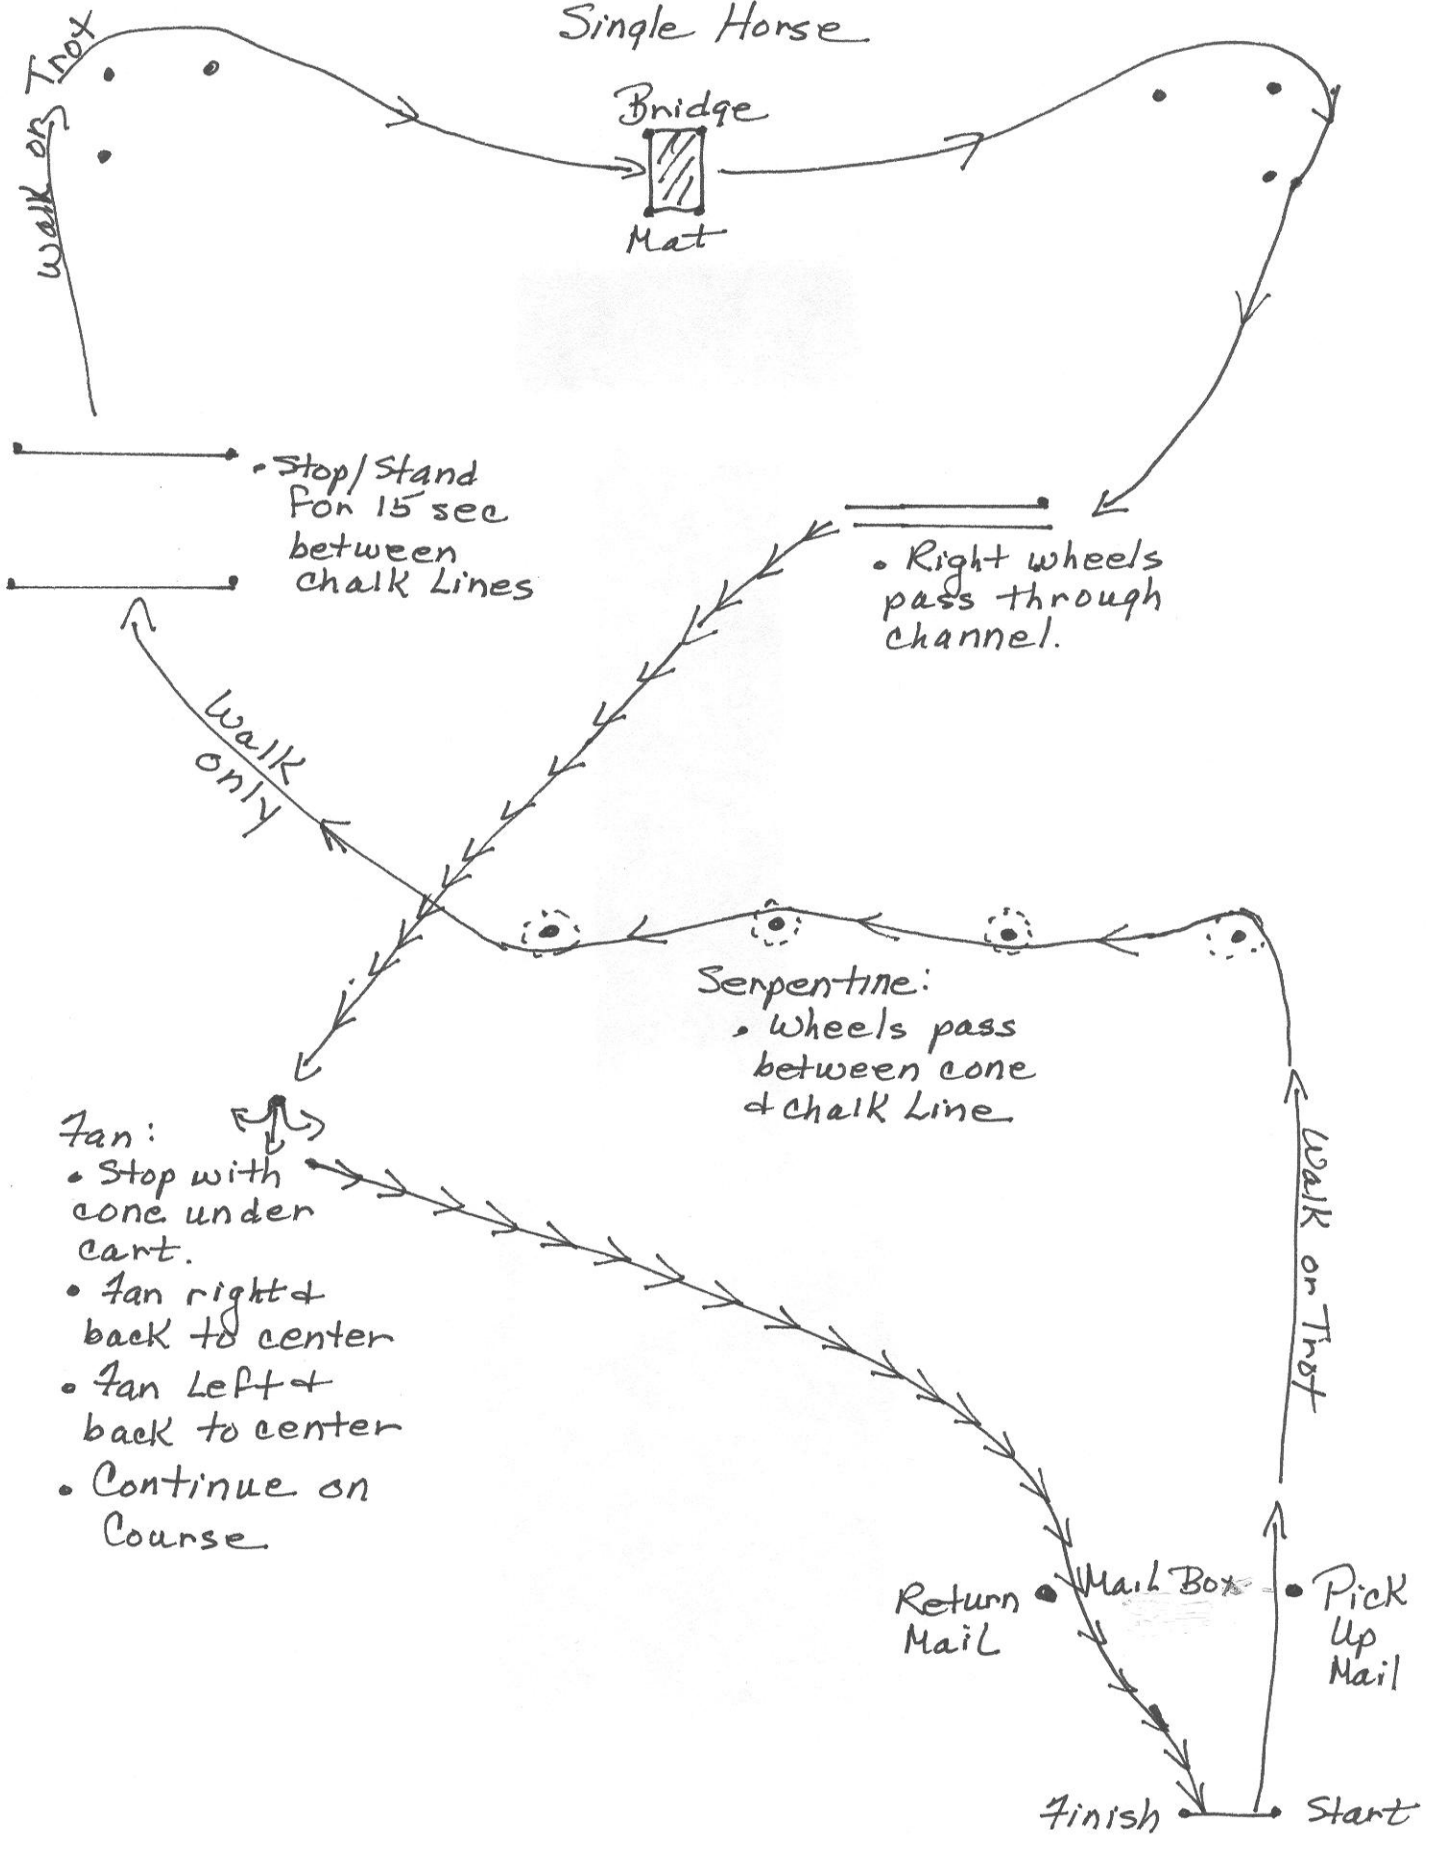

Big Sky Draft Horse Expo
 2011 Gamblers Choice - Cart
 Single Horse

Walk on Trot

Bridge
 Mat

• Stop/Stand
 For 15 sec
 between
 chalk lines

• Right wheels
 pass through
 channel.

Walk
 only

Serpentine:
 • wheels pass
 between cone
 & chalk line

Fan:
 • Stop with
 cone under
 cart.
 • Fan right &
 back to center
 • Fan Left &
 back to center
 • Continue on
 Course

Walk on Trot

Return
 Mail

Mail Box

Pick
 Up
 Mail

Finish

Start